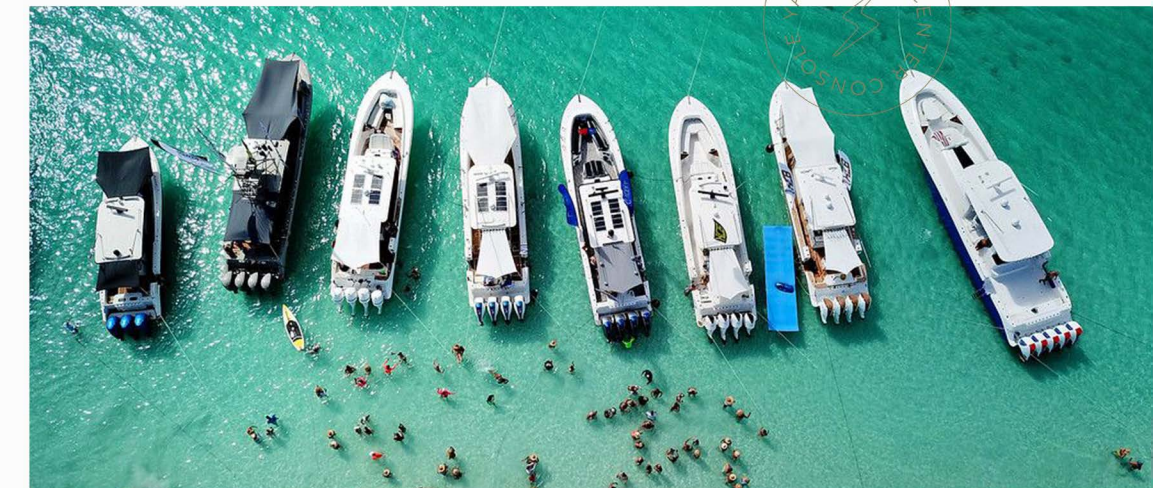

Offshore sportfishing yachts have long been fraught with compromise; speed vs. stability, range vs. performance, and luxury vs. versatility. HCB has eliminated these, with a balanced blend of everything on the custom yacht buyer's wish list—except trade-offs.

# REFOCUSED HERITAGE

CENTER

CONSOLE

YACHTS

The HCB story is nearly 50 years in the making. With roots tracing back to one of the most respected names in offshore fishing, the legendary ride of our proven deep-v hulls is the formidable foundation we have built our company around. By preserving the best parts of where we came from, and re-imagining what we can be, we have an equation for alchemy, and a destiny of success.

CRUCERO  
EXPERIENCE

SIXTY-FIVE FOOT  
**ESTRELLA**  
CENTER CONSOLE YACHT

The Estrella is the capstone of the HCB vision we started several years ago. Now, with a market poised and hungry for a fresh approach to offshore yachts, it stands ready to raise expectations in every way, and forever change the game..