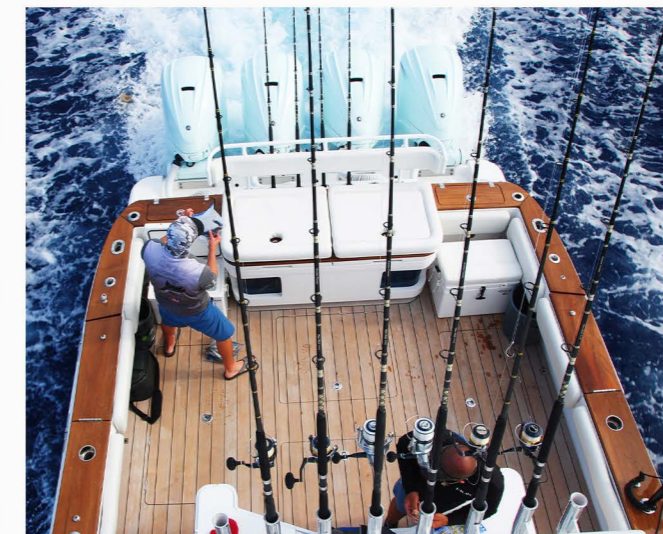

CENTER

CONSOLE

YACHTS

After all, creating a craft that is a reflection of it's owner, is as much a part of the journey as any waterborne adventure you take aboard. It's time to experience your vision in a much larger way.

BALANCING PERFORMANCE...

FIFTY-THREE FOOT
SUEÑOS
CENTER CONSOLE YACHT

When we created the Center Console Yacht category, the Sueños was the boat that proved the validity of this forward-thinking concept. Iconic and groundbreaking, it is a true archetype in the HCB gene pool.