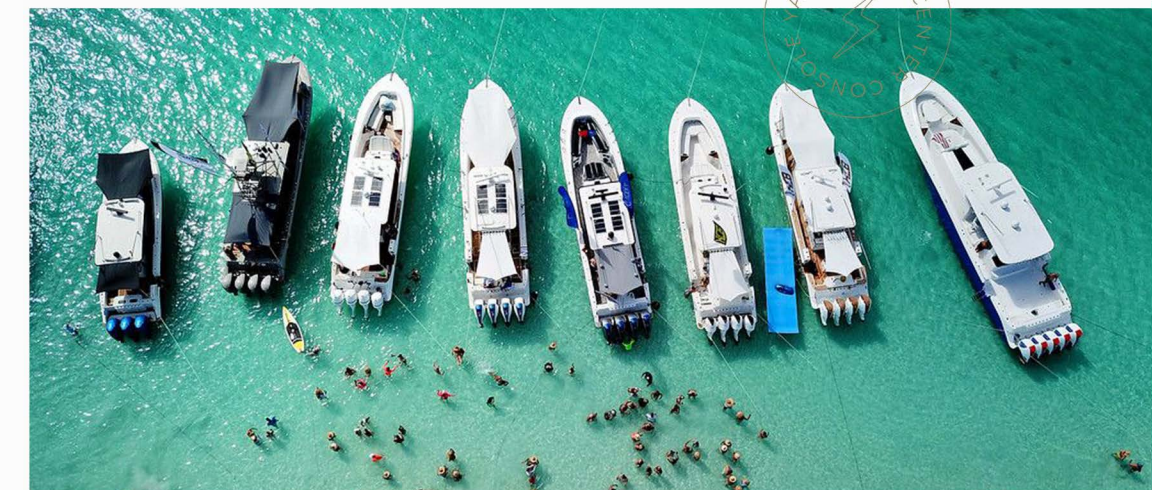

Offshore sportfishing yachts have long been fraught with compromise; speed vs. stability, range vs. performance, and luxury vs. versatility. HCB has eliminated these, with a balanced blend of everything on the custom yacht buyer's wish list—except trade-offs.

REFOCUSED HERITAGE

CENTER

CONSOLE

YACHTS

The HCB story is nearly 50 years in the making. With roots tracing back to one of the most respected names in offshore fishing, the legendary ride of our proven deep-v hulls is the formidable foundation we have built our company around. By preserving the best parts of where we came from, and re-imagining what we can be, we have an equation for alchemy, and a destiny of success.

BALANCING PERFORMANCE...

FIFTY-THREE FOOT
SUEÑOS
CENTER CONSOLE YACHT

When we created the Center Console Yacht category, the Sueños was the boat that proved the validity of this forward-thinking concept. Iconic and groundbreaking, it is a true archetype in the HCB gene pool.

AND GRACE...

CENTER

CONSOLE

YACHTS

LENGTH: 52' 11" • **BEAM:** 13' 0" • **DEDRISE:** 23" • **WEIGHT:** 31,500 lbs • **HORSEPOWER RATING:** No max
FUEL CAPACITY: 1,000 standard • **FRESHWATER CAPACITY:** 100 gallons • **LIVWELL CAPACITY:** 2 at 60 gallons each
DRAFT - ENGINES UP: 32" • **DRAFT - ENGINES DOWN:** 44" • **BRIDGE CLEARANCE WITH THE TOP:** 12' 0"