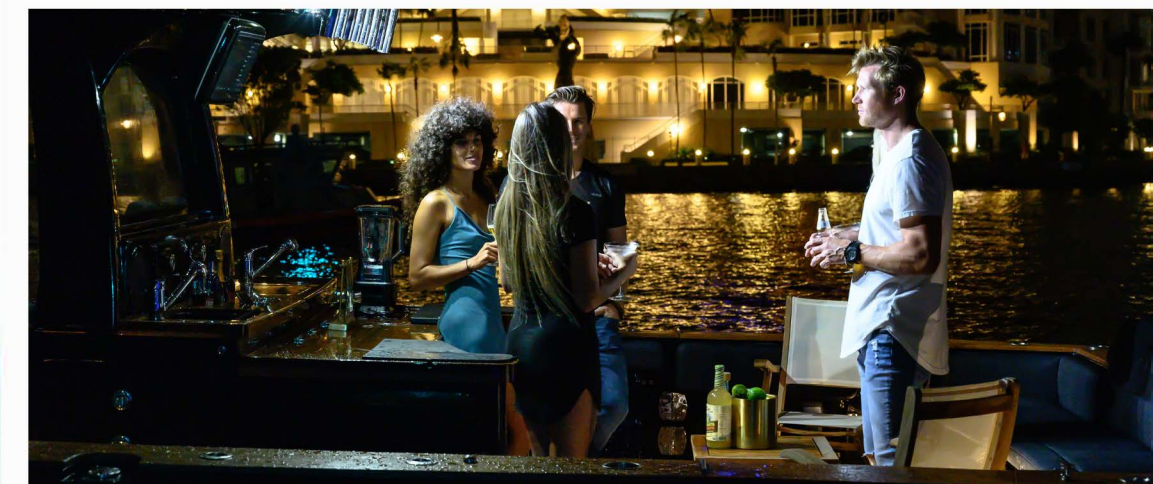

LENGTH: 52' 11" • **BEAM:** 13' 0" • **DEDRISE:** 23" • **WEIGHT:** 31,500 lbs • **HORSEPOWER RATING:** No max
FUEL CAPACITY: 1,000 standard • **FRESHWATER CAPACITY:** 100 gallons • **LIVWELL CAPACITY:** 2 at 60 gallons each
DRAFT - ENGINES UP: 32" • **DRAFT - ENGINES DOWN:** 44" • **BRIDGE CLEARANCE WITH THE TOP:** 12' 0"